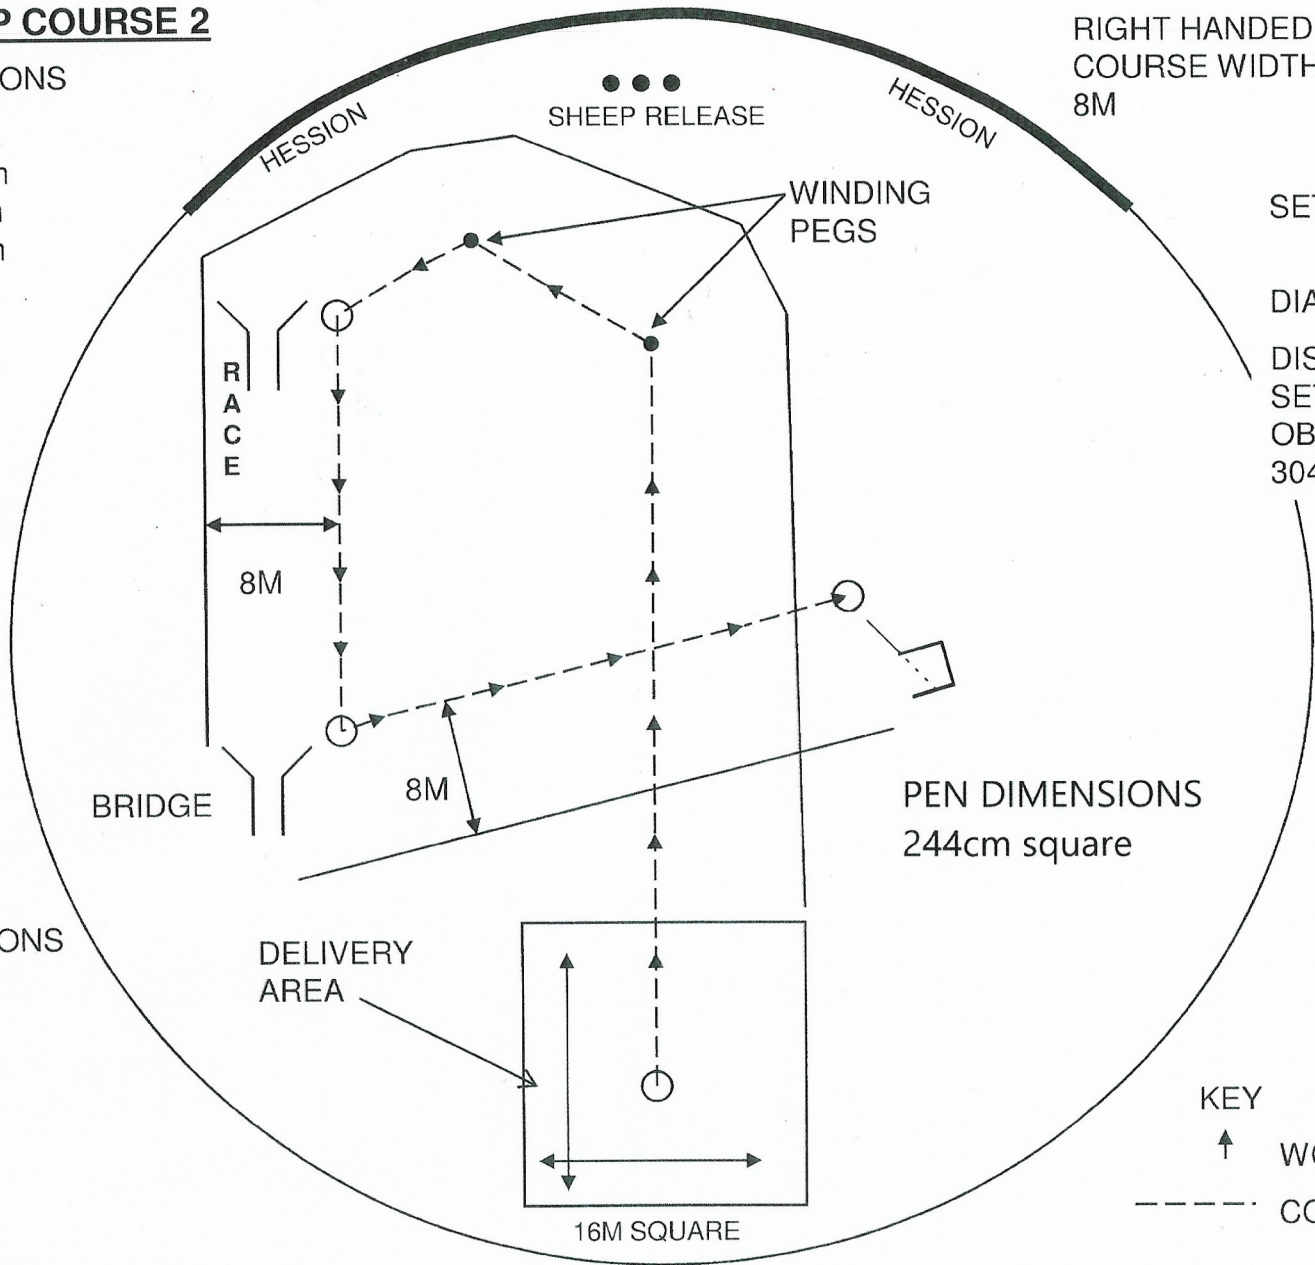

CHAMPIONSHIP COURSE 2

RACE DIMENSIONS

MOUTH 244cm
 WINGS 137.2cm
 LENGTH 366cm
 WIDTH 152.5cm

RIGHT HANDED
 COURSE WIDTH
 8M

SETS O
 91.5cm
 DIAMETER
 DISTANCE OF
 SETS FROM
 OBSTACLES
 304.8 cm

BRIDGE DIMENSIONS

MOUTH 457.2cm
 WINGS 304.8cm
 LENGTH 304.8cm
 RAMP 137.2cm
 HEIGHT 45.7cm
 WIDTH 107cm

PEN DIMENSIONS
 244cm square

16M SQUARE

KEY
 ↑ WORKER
 - - - COURSE

NOT TO SCALE