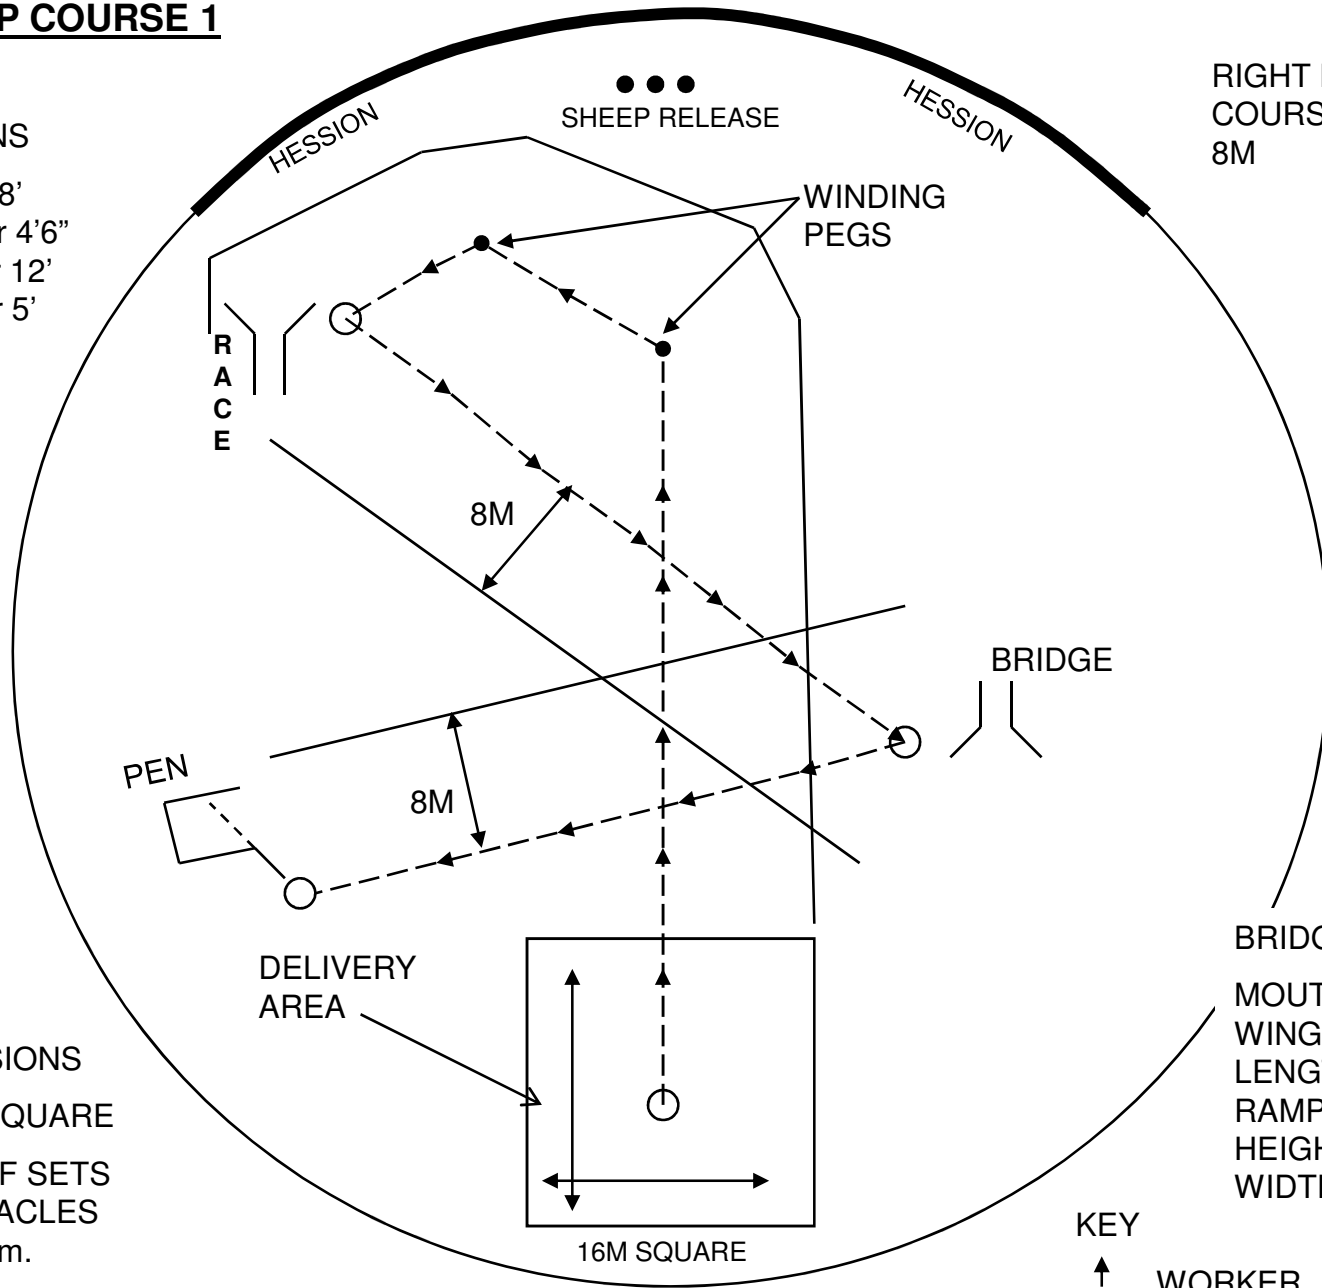

CHAMPIONSHIP COURSE 1

RACE DIMENSIONS

MOUTH 244cm or 8'
 WINGS 137.2cm or 4'6"
 LENGTH 366cm or 12'
 WIDTH 152.5cm or 5'

PEN DIMENSIONS

244cm or 8' SQUARE
 DISTANCE OF SETS
 FROM OBSTACLES
 10' or 304.8 cm.

NOT TO SCALE

RIGHT HANDED
 COURSE WIDTH
 8M

SETS O
 3' or 91.5cm
 DIAMETER

BRIDGE DIMENSIONS
 MOUTH 457.2cm or 15'
 WINGS 304.8cm or 10'
 LENGTH 304.8cm or 10'
 RAMP 137.2cm or 4'6"
 HEIGHT 45.7cm or 1'6"
 WIDTH 107cm or 3'6"

KEY
 ↑ WORKER
 - - - - COURSE