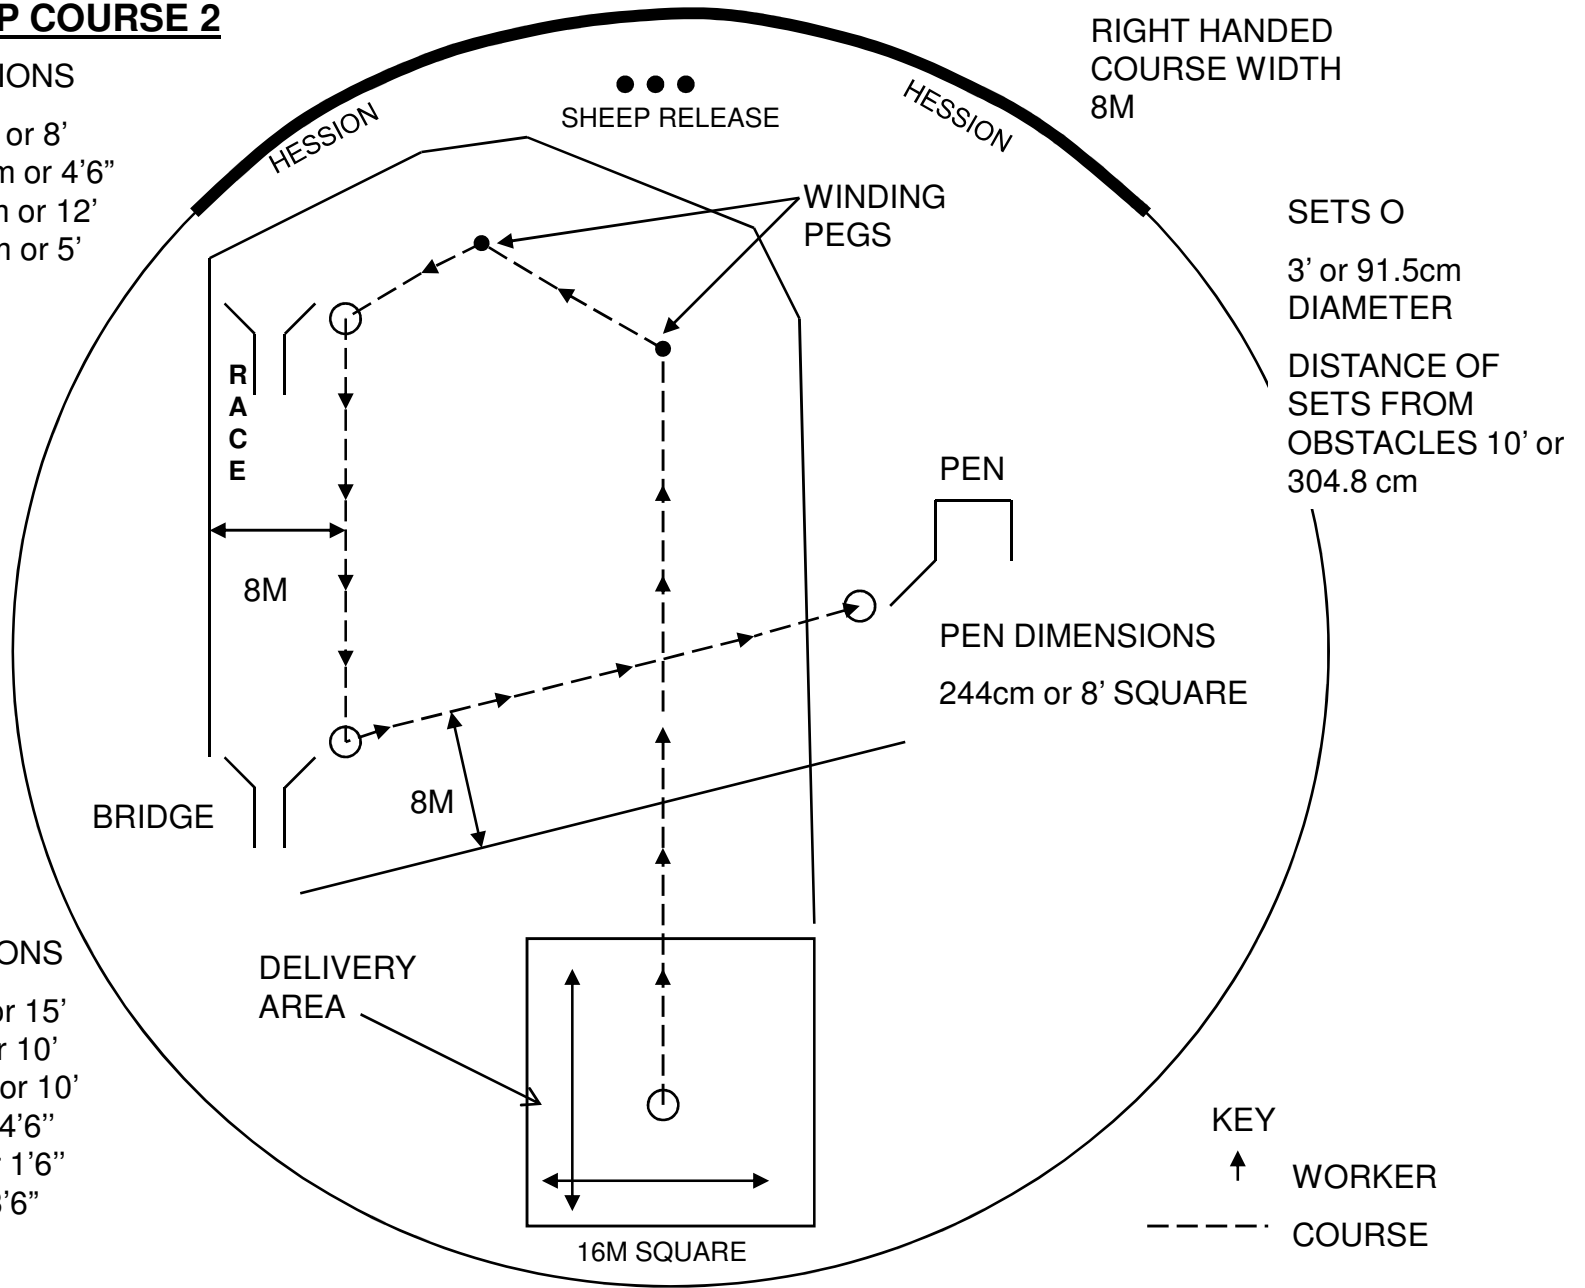

CHAMPIONSHIP COURSE 2

RACE DIMENSIONS

MOUTH 244cm or 8'
 WINGS 137.2cm or 4'6"
 LENGTH 366cm or 12'
 WIDTH 152.5cm or 5'

RIGHT HANDED
 COURSE WIDTH
 8M

SETS O

3' or 91.5cm
DIAMETER

DISTANCE OF
 SETS FROM
 OBSTACLES 10' or
 304.8 cm

PEN

PEN DIMENSIONS
 244cm or 8' SQUARE

BRIDGE

DELIVERY
 AREA

16M SQUARE

KEY

WORKER

COURSE

BRIDGE DIMENSIONS

MOUTH 457.2cm or 15'
 WINGS 304.8cm or 10'
 LENGTH 304.8cm or 10'
 RAMP 137.2cm or 4'6"
 HEIGHT 45.7cm or 1'6"
 WIDTH 107cm or 3'6"

NOT TO SCALE